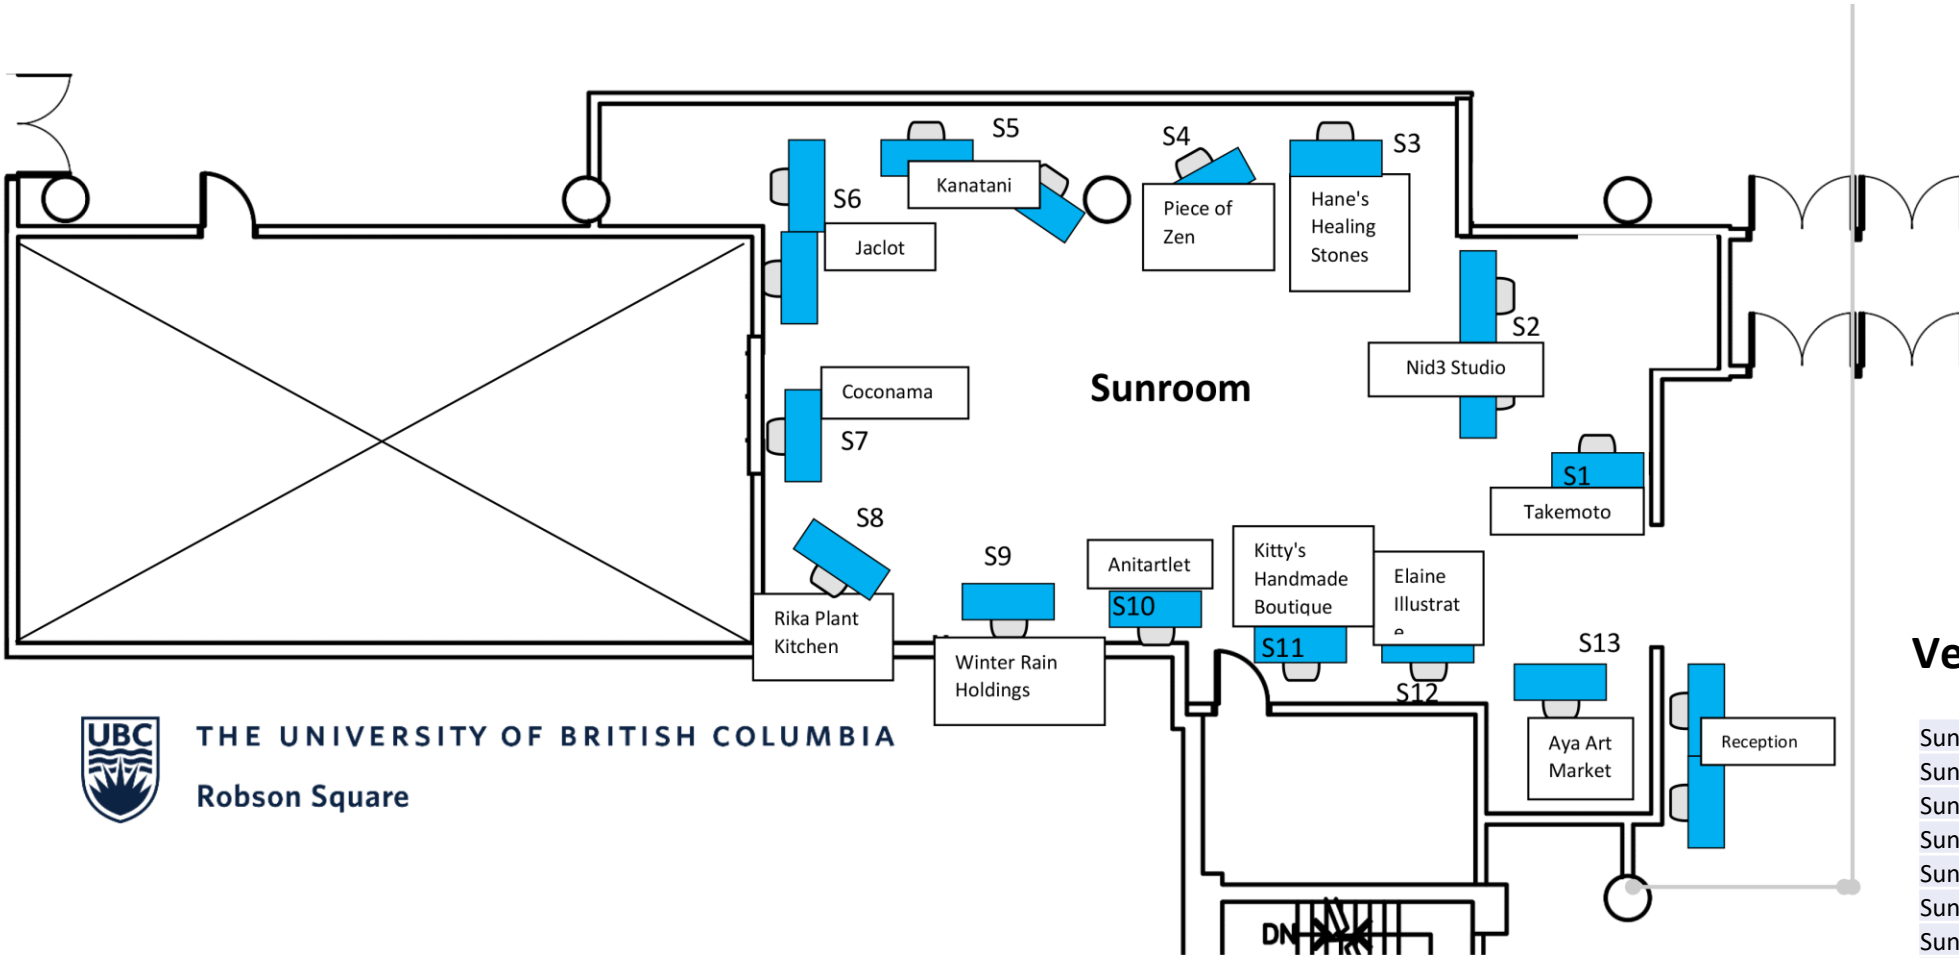

THE UNIVERSITY OF BRITISH COLUMBIA
Robson Square

Vendors in the sunroom

Sunroom S1	Takemoto Arts & Crafts
Sunroom S2	Nid3studio
Sunroom S3	Hane's Healing Stones
Sunroom S4	Piece of Zen Imports
Sunroom S5	KANATANI TRADING LTD.
Sunroom S6	JACLOT
Sunroom S7	COCONAMA CHOCOLATE
Sunroom S8	Rika Plant Kitchen
Sunroom S9	Winter Rain Holdings LTD. (dba Iko mochi)
Sunroom S10	Anitartlet
Sunroom S11	Kitty's Handcrafted Boutique
Sunroom S12	Elaine Illustrate
Sunroom S13	Aya Art Market