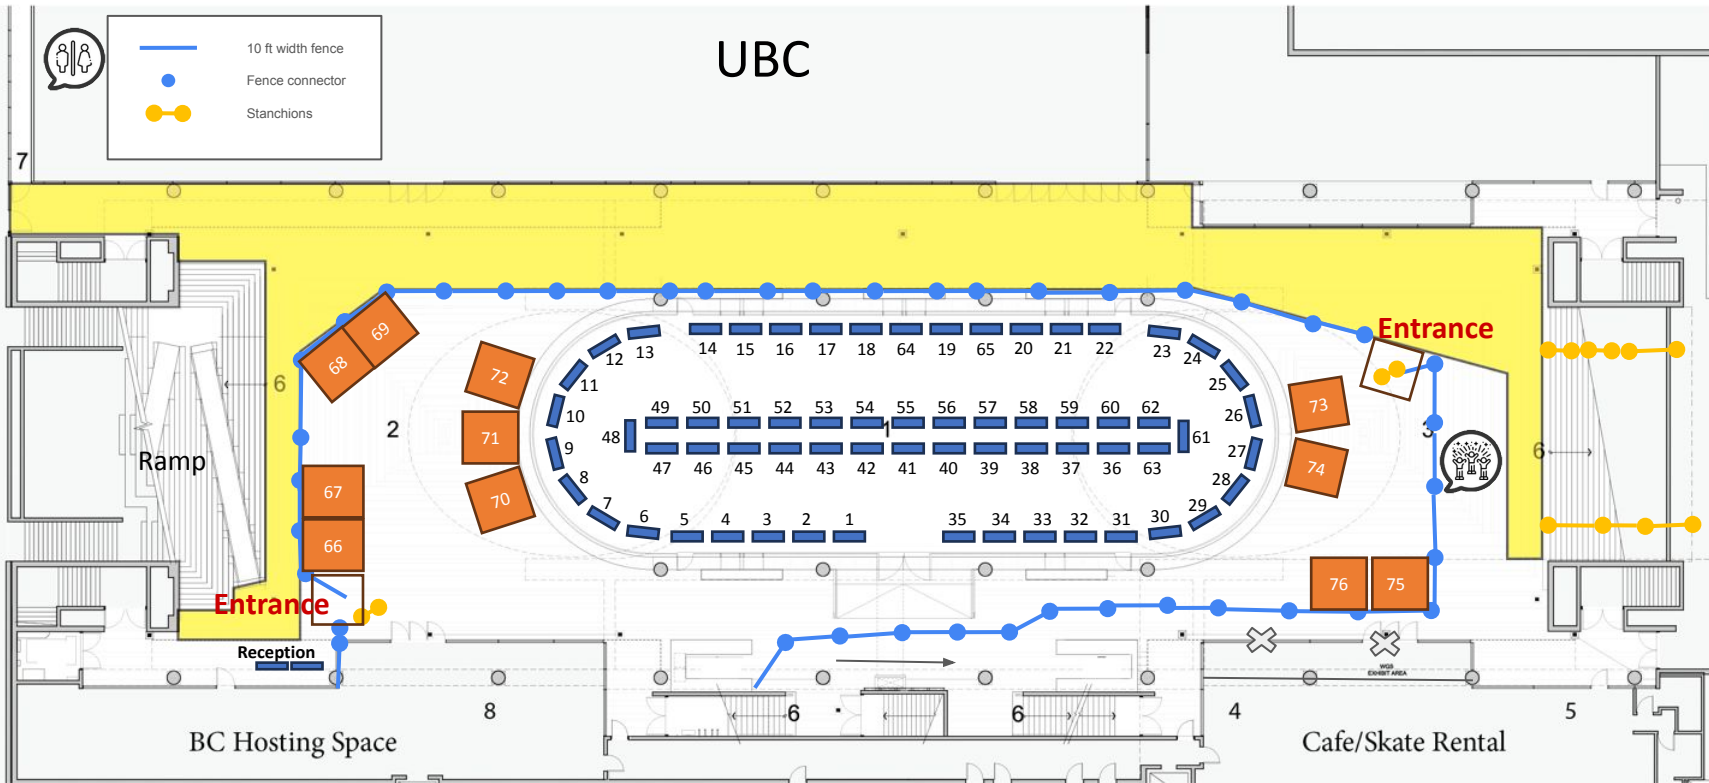

UBC

- 10 ft width fence
- Fence connector
- Stanchions

Ramp

Entrance

Reception

BC Hosting Space

Entrance

Cafe/Skate Rental

Howe street

Robson st