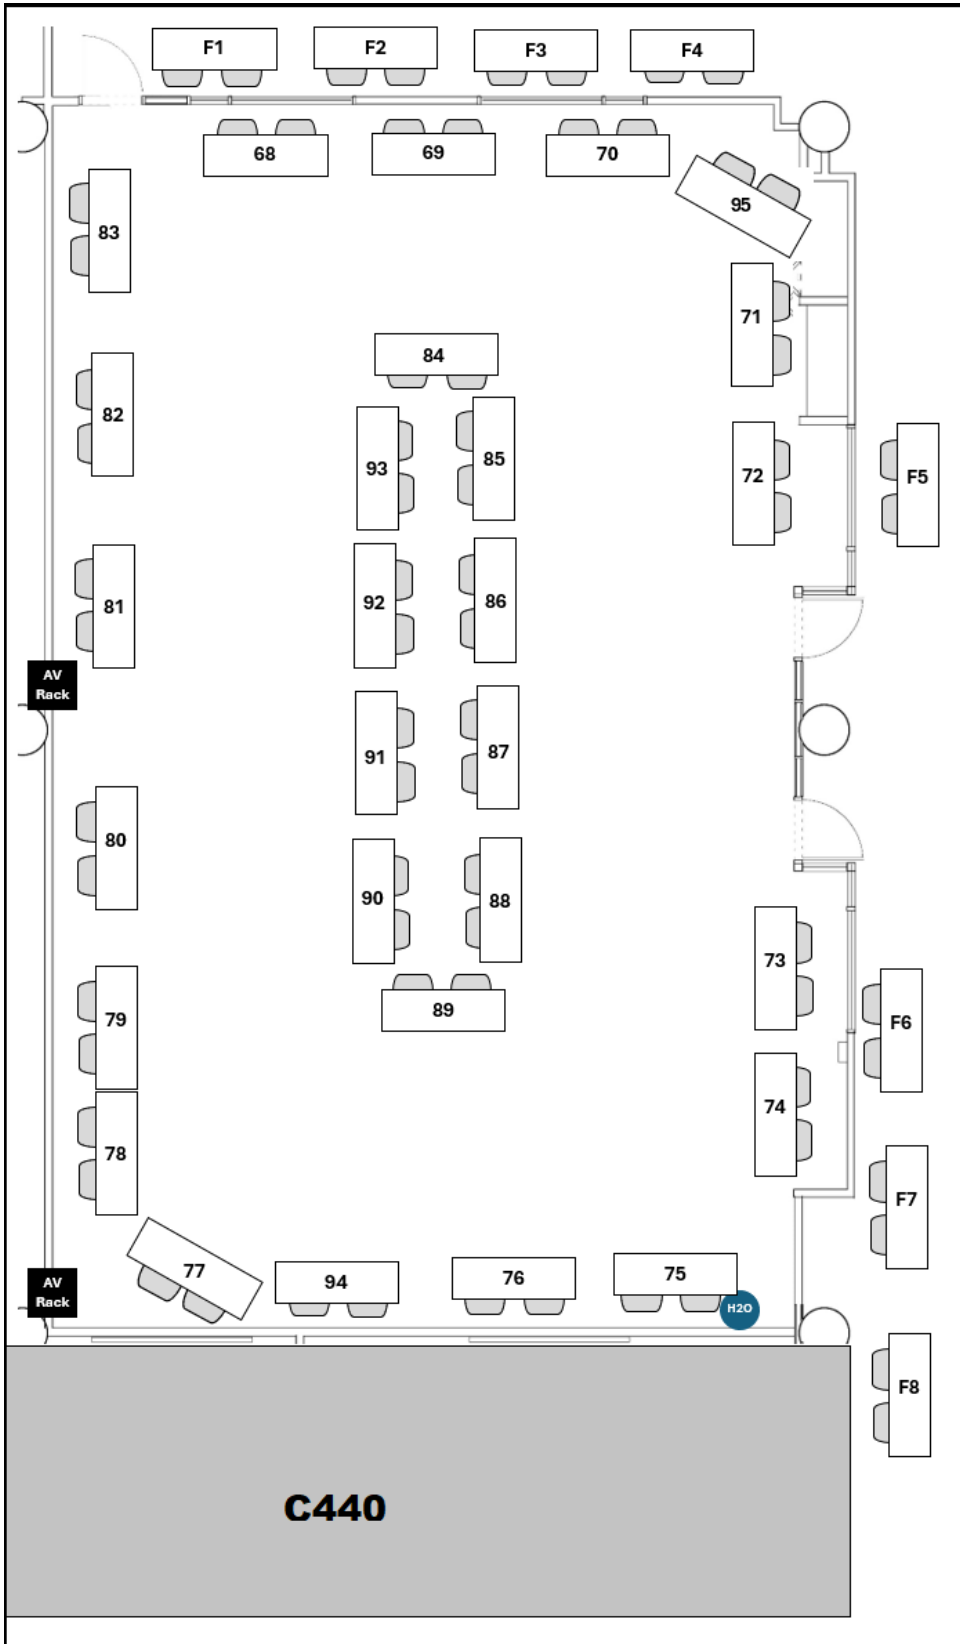

FLOOR MAP

-Christmas Japan Market-
Dec 7 & 8, 2024

C100

- 27. Mochido
- 28. HINTO: Handmade
- 29. Candle Corner
- 30. Hane's Healing Stones
- 31. Sukita Studio
- 32. Natsukashii Ink (1/2) (100W)
- 33. Natsukashii Ink (2/2) (100W)
- 34. Appare Yosakoi
- 35. Ollie & Co.
- 36. Blue Tree Books
- 37. Mizoguchi Asakusa Bags (100W)
- 38. Blim
- 39. Cha Easy (100W)
- 40. Franklin Food Lab (1000W)
- 41. Nijinoya
- 42. Sushiboiyy
- 43. Fishsideup
- 44. Bujo & Brushstrokes
- 45. Origamini Seiko
- 46. Melant Jewelry

FLOOR MAP

-Christmas Japan Market-
Dec 7 & 8, 2024

HSBC

HSBC

- 47. NestYah Home
- 48. Emeri (1500W)
- 49. Broye Café (100W)
- 50. Midori Foods
- 51. Siamurai (1/2) No table. Chairs only
- 52. Siamurai (2/2) No table
- 53. Momotomo Studio
- 54. Moonstruck shop
- 55. Memento Vivre
- 56. My Love at First Bite
- 57. Plant Based Workshop
- 58. Kanadell
- 59. Taco Nori (1500W)
- 60. Bomul
- 61. Mameyo
- 62. Vibrant Afternoon
- 63. Angel + Hare
- 64. Les Amis Gurumi
- 65. Itchyichi
- 66. Capture +
- 67. Atuko Yoshimura

THE UNIVERSITY OF BRITISH COLUMBIA
Robson Square

FLOOR MAP

-Christmas Japan Market-
Dec 7 & 8, 2024

C400/420 + Foyer

C400/420

- 68. Mugwort Botanicals
- 69. Vilku Vilka
- 70. DVE
- 71. The Lettering Lemon
- 72. Japagoods
- 73. Ivycdraws
- 74. Maki Style Co.
- 75. Pac West Kimono (1/2)
- 76. Pac West Kimono (2/2)
- 77. Tiger Ring Construction
- 78. Vividly Technologies (1/2) (100W)
- 79. Vividly Technologies (2/2) (100W)
- 80. Sakura
- 81. Connies Cravings/Boule Carre Bakery
- 82. Tea Lani
- 83. Vegan Pudding
- 84. Ogura Natsuki / Origami Yuki
- 85. Wren Creation
- 86. Murasaki Art
- 87. Nail mi
- 88. Onegai Handcraft
- 89. Elin Sashiko
- 90. Better Home Decoration & Gifts Ltd.
- 91. Clawed Candles
- 92. Cursive and Prints
- 93. Ibis Trading
- 94. Midnight Konbini
- 95. Mochaachi