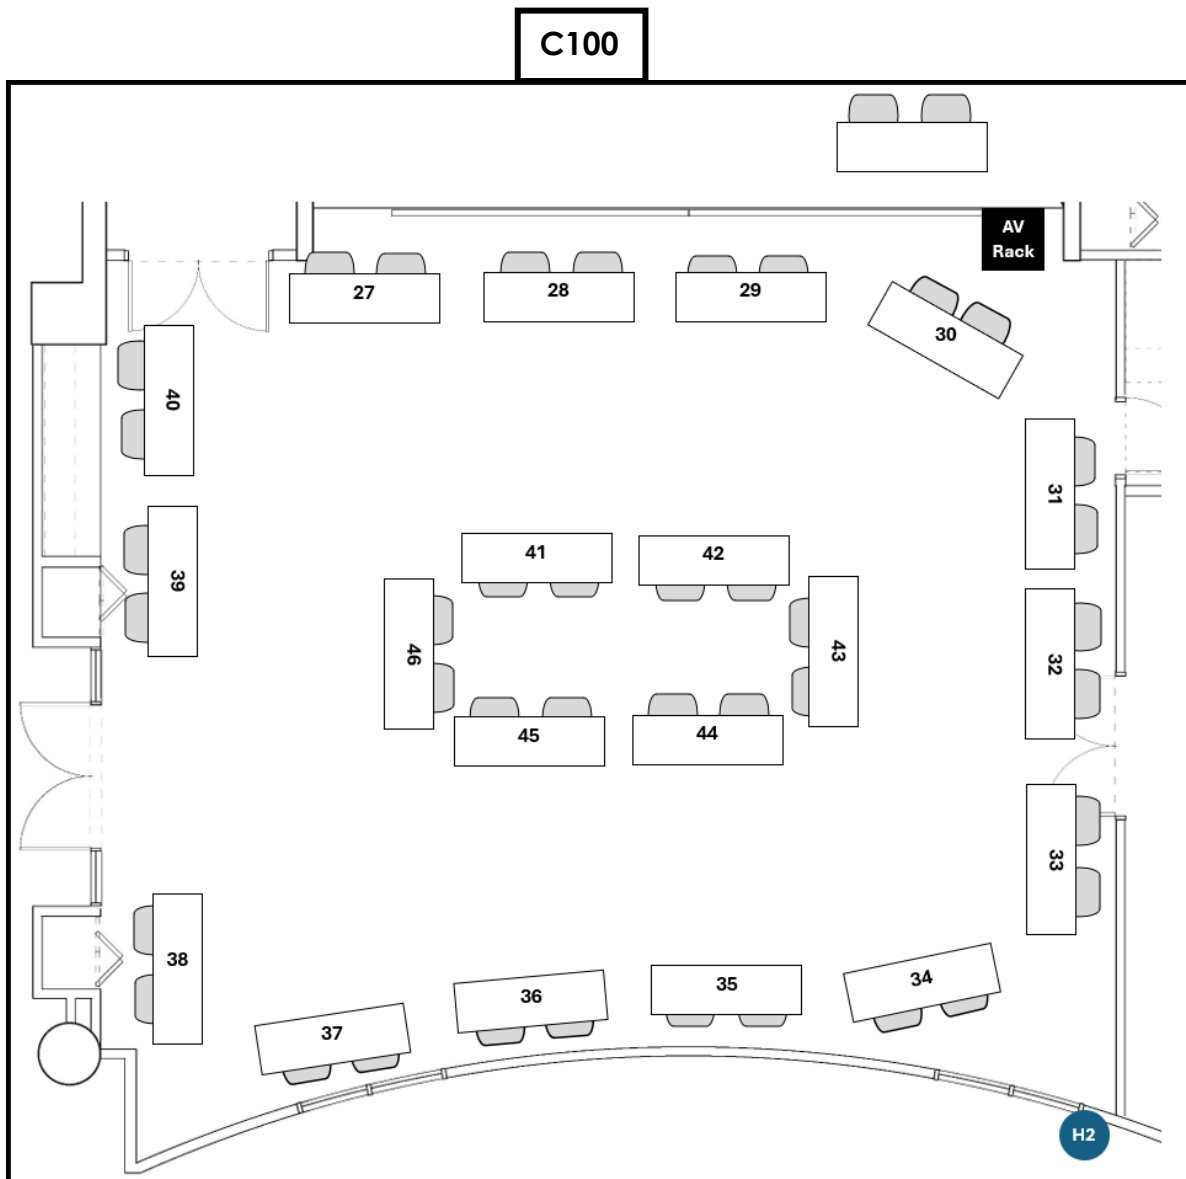

FLOOR MAP

-Christmas Japan Market-
Dec 7 & 8, 2024

C100

- 27. Mochido
- 28. HINTO: Handmade
- 29. Candle Corner
- 30. Hane's Healing Stones
- 31. Sukita Studio
- 32. Natsukashii Ink (1/2) (100W)
- 33. Natsukashii Ink (2/2) (100W)
- 34. Appare Yosakoi
- 35. Ollie & Co.
- 36. Blue Tree Books
- 37. Mizoguchi Asakusa Bags (100W)
- 38. Blim
- 39. Cha Easy (100W)
- 40. Franklin Food Lab (1000W)
- 41. Nijinoya
- 42. Sushiboiyy
- 43. Fishsideup
- 44. Bujo & Brushstrokes
- 45. Origamini Seiko
- 46. Melant Jewelry

FLOOR MAP

-Christmas Japan Market-
Dec 7 & 8, 2024

HSBC

HSBC

- 47. NestYah Home
- 48. Emeri (1500W)
- 49. Broye Café (100W)
- 50. Midori Foods
- 51. Siamurai (1/2) No table. Chairs only
- 52. Siamurai (2/2) No table
- 53. Momotomo Studio
- 54. Moonstruck shop
- 55. Memento Vivre
- 56. My Love at First Bite
- 57. Plant Based Workshop
- 58. Kanadell
- 59. Taco Nori (1500W)
- 60. Bomul
- 61. Mameyo
- 62. Vibrant Afternoon
- 63. Angel + Hare
- 64. Les Amis Gurumi
- 65. Itchyichi
- 66. Capture +
- 67. Atuko Yoshimura