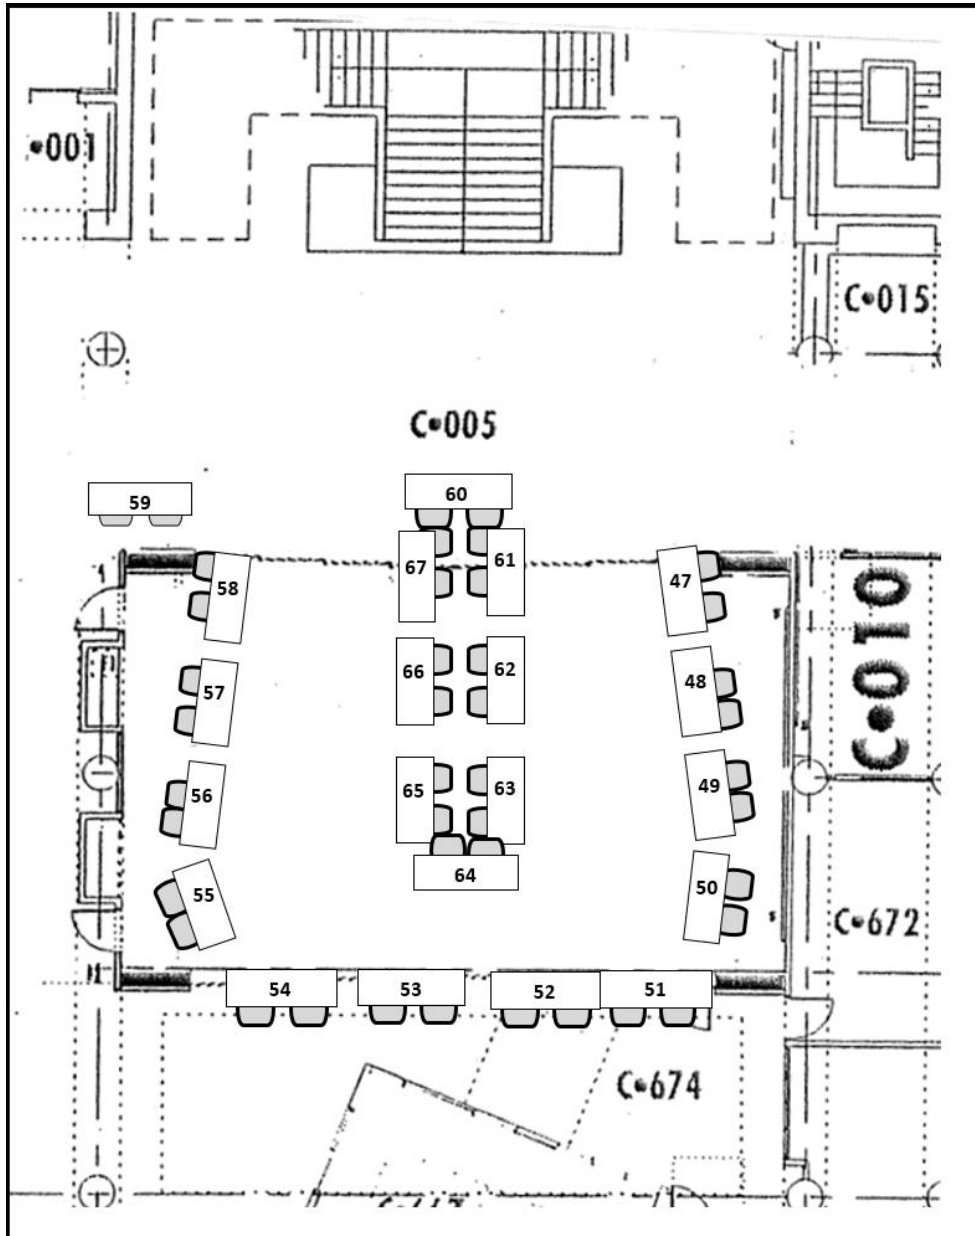

FLOOR MAP

-Christmas Japan Market-
Dec 7 & 8, 2024

HSBC

HSBC

47. NestYah Home
48. Emeri (1500W)
49. Broye Café (100W)
50. Midori Foods
51. Siamurai (1/2) No table. Chairs only
52. Siamurai (2/2) No table
53. Momotomo Studio
54. Moonstruck shop
55. Memento Vivre
56. My Love at First Bite
57. Plant Based Workshop
58. Kanadell
59. Taco Nori (1500W)
60. Bomul
61. Mameyo
62. Vibrant Afternoon
63. Angel + Hare
64. Les Amis Gurumi
65. Itchyichi
66. Capture +
67. Atuko Yoshimura

THE UNIVERSITY OF BRITISH COLUMBIA
Robson Square