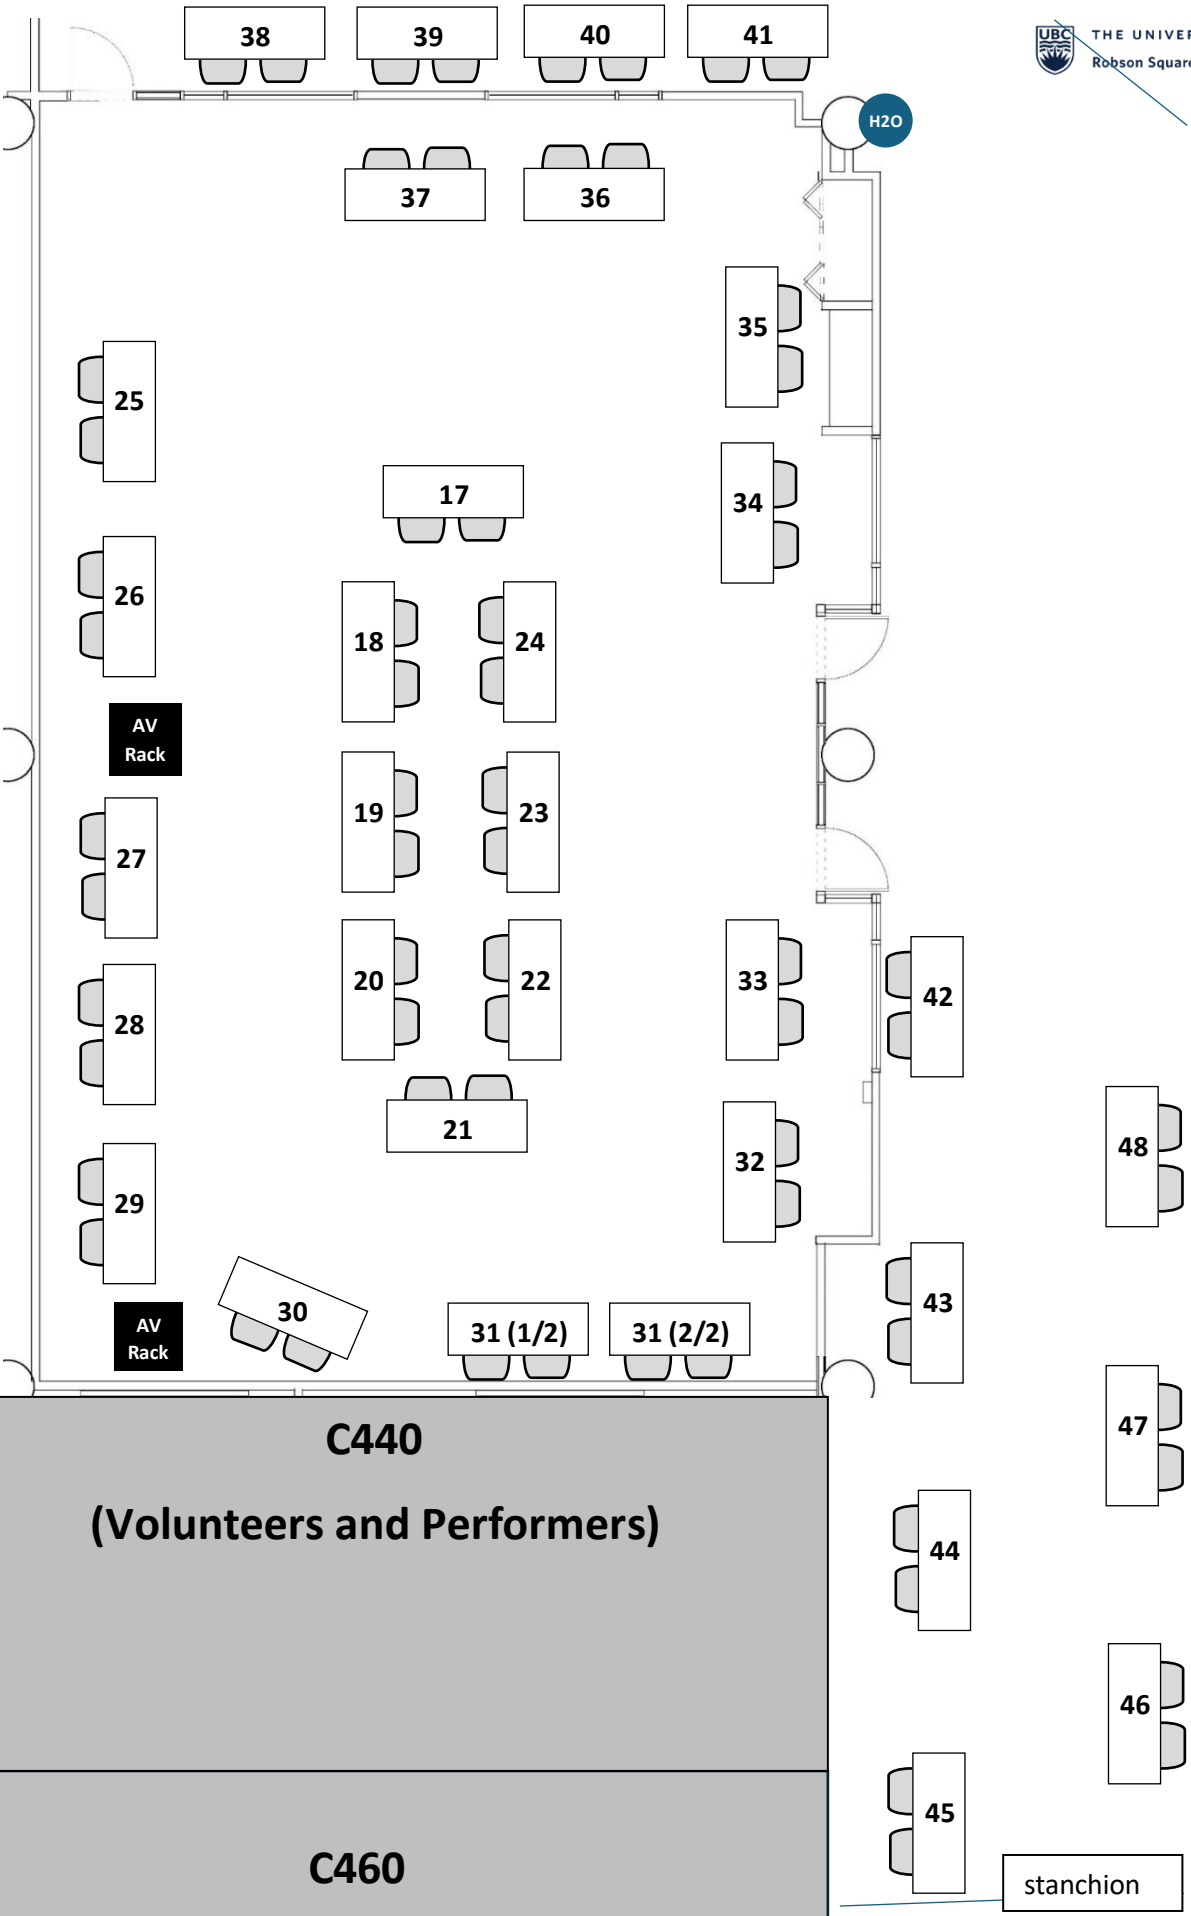

FLOOR MAP

-Spring Japan Market-
Mar 1 & 2, 2025

HSBC

1. WA-BAGEL
2. TELUS
3. Nanase Design
4. Dancing Leaf Jewellery Design
5. NeonNyx
6. Origamini Seiko
7. Aka Hannya
8. Elin Sashiko
9. La Pomme Collective
10. Mirooka
11. Pac West Kimono (1/2)
12. Pac West Kimono (2/2)
13. A.K.Japan Imports
14. Chi Tao Pottery
15. Takenoko
16. Cake Ya

THE UNIVERSITY OF BRITISH COLUMBIA
Robson Square

stanchions

FLOOR MAP

Spring Japan Market / Mar 1 & 2, 2025

THE UNIVERSITY OF BRITISH COLUMBIA
Robson Square

C400

- 17. Kuraluu
- 18. Blue Tree Books
- 19. Cursive and Prints
- 20. Ellie's Market
- 21. Ivycdraws
- 22. Les Amis Gurumi
- 23. Studio Tree Shrimp
- 24. Amie's Studio
- 25. Makoom Design
- 26. Pocket Puff
- 27. Smirking Cat
- 28. Solandis Studio
- 29. squaretires
- 30. Stephology
- 31. Wazakka (x2)
- 32. Sukita Studio
- 33. Sushiboiyyy
- 34. Wonki Studios
- 35. Hello Daikon
- 36. Japagoods
- 37. Creative Megumi

Hallway

- 38. Samurice
- 39. Iko Mochi
- 40. Sencha Matcha 100W
- 41. Boule Carre Bakery
- 42. Leilani Fine Tea
- 43. SKR Partners 500W
- 44. Vegan Pudding
- 45. Taco Nori 1000W
- 46. Plant Based Workshop
- 47. Midori Foods
- 48. Kanadell