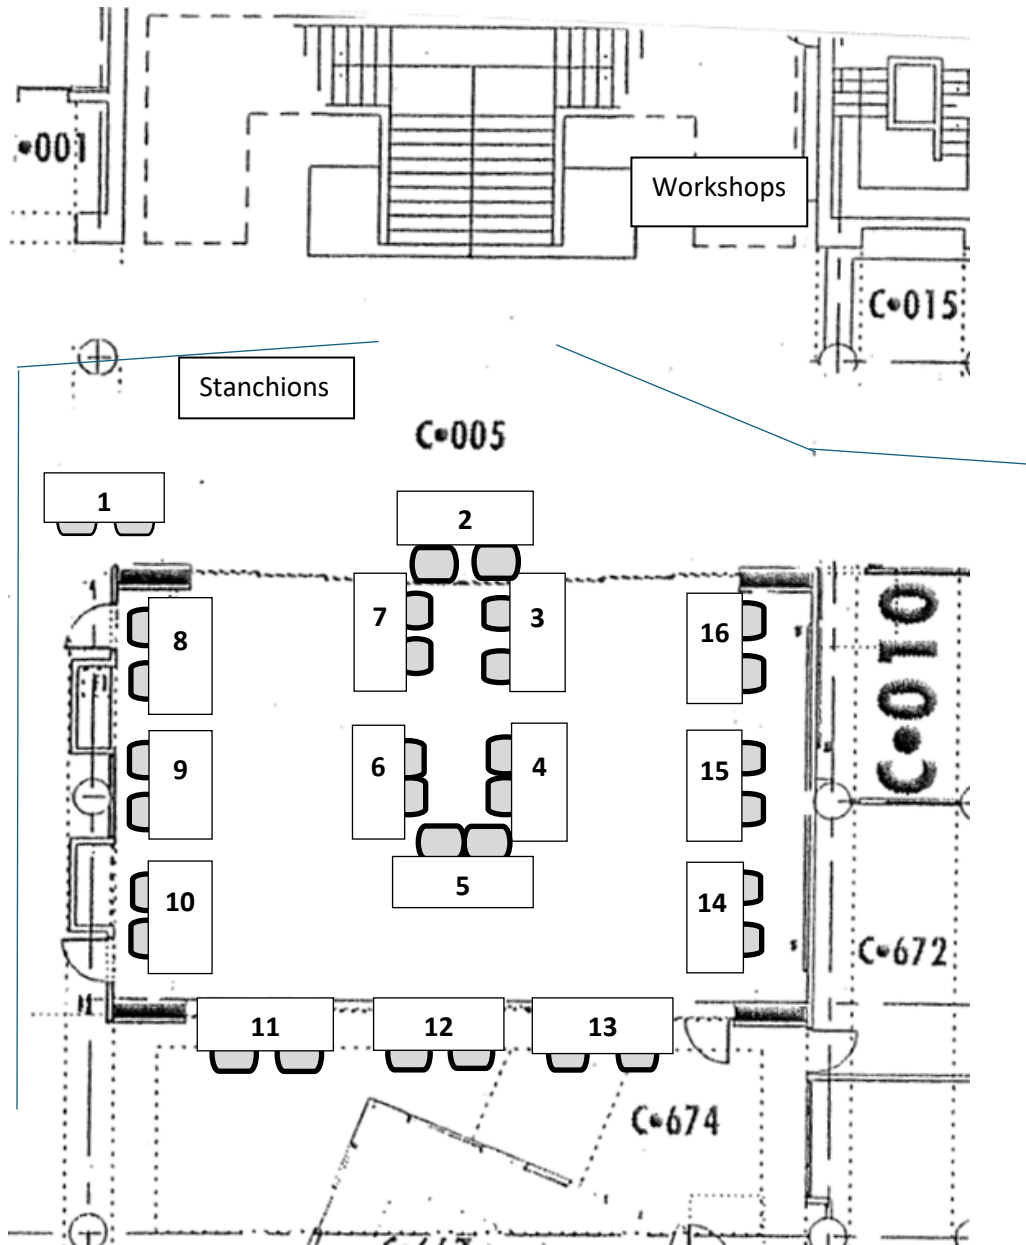

FLOOR MAP

-Spring Japan Market-
Mar 1 & 2, 2025

HSBC

1. WA-BAGEL
2. TELUS
3. Nanase Design
4. Dancing Leaf Jewellery Design
5. NeonNyx
6. Origamini Seiko
7. Aka Hannya
8. Elin Sashiko
9. La Pomme Collective
10. Mirooka
11. Pac West Kimono (1/2)
12. Pac West Kimono (2/2)
13. A.K.Japan Imports
14. Chi Tao Pottery
15. Takenoko
16. Cake Ya

THE UNIVERSITY OF BRITISH COLUMBIA
Robson Square